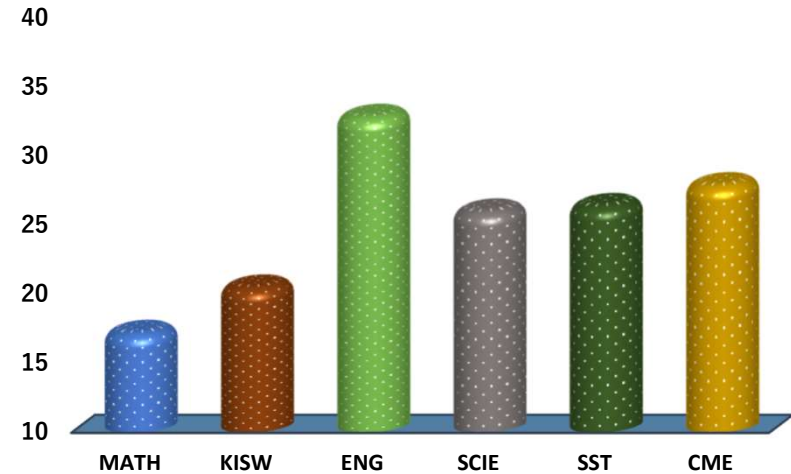

ISTIOAAMA

REGION: TABORA

SCHOOL AVERAGE

25.0

DISTRICT: NZEGA

SUBJECT AND GRADE PERFORMANCE ANALYSIS

SUBJECT RANKING

ENGLISH	32.7	65%	1
CIVIC AND MORAL EDUCATION	27.8	56%	2
SOCIAL STUDIES	26.3	53%	3
SCIENCE	25.9	52%	4
KISWAHILI	20.4	41%	5
MATHEMATICS	17.1	34%	6

SUBJECT GRADE ANALYSIS

SUBJECT/GRADE	A	B	C	D	E
MATHEMATICS	1	1	3	18	5
KISWAHILI	0	0	14	14	0
ENGLISH	5	12	10	1	0
SCIENCE	1	7	14	6	0
SOCIAL STUDIES	2	9	9	7	1
CIVIC AND MORAL	1	10	12	5	0

OVERALL GRADE ANALYSIS

A	0	28	0%
B	4		14%
C	19		68%
D	5		18%
E	0		0%

CHART SUBJECT ANALYSIS

BOYS VS GIRLS PERFORMANCE

	SAT		SAT	28
	13		15	
	56%		45%	

REGISTERED	28	100%
SEATED	28	100%
ABSENTEES	0	0%
PASSED	23	82%
FAILED	5	18%